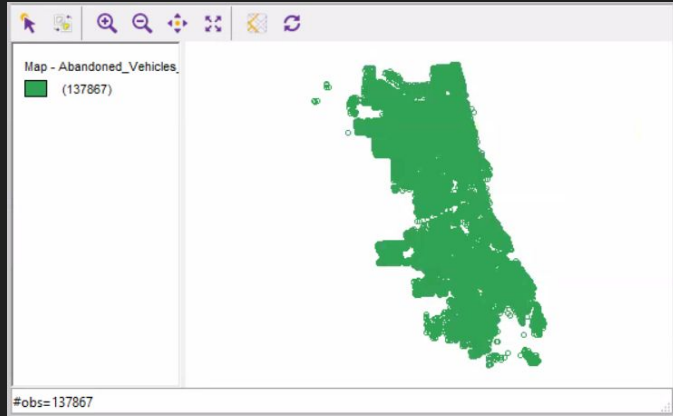

Abandoned Cars in Chicago

Introduction Data

This dataset is about Abandoned cars in Chicago.

The first map is the total of Abandoned Vehicles marked in green with a total of 137867 vehicles abandoned

The second map is the percentile of how many days has the vehicle been abandoned red being the longest time and dark blue being the shortest

The third map explores Abandoned cars in Community Areas. The graph above is the Amount of cars in the Community Areas

Bibliography

The Data is from Geo Data center and Lab Car data

The Data map was made in GeoData app