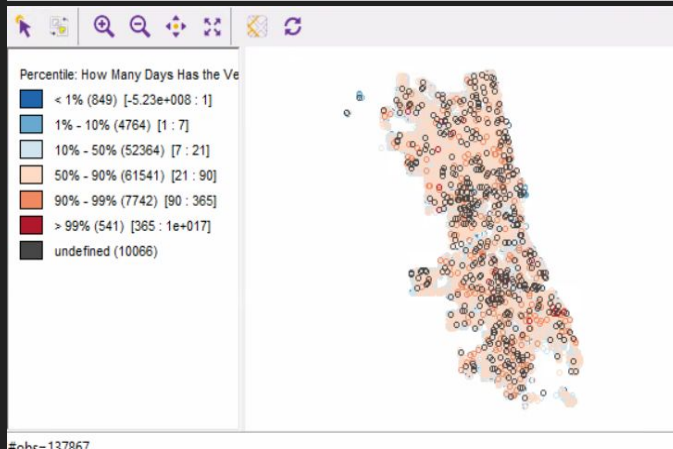

Abandoned Cars in Chicago

Introduction Data

This dataset is about Abandoned cars in Chicago.

The first map is the total of Abandoned Vehicles marked in green with a total of 137867 vehicles abandoned

The second map is the percentile of how many days has the vehicle been abandoned red being the longest time and dark blue being the shortest

The third map explores Abandoned cars in Community Areas. The graph above is the Amount of cars in the Community Areas

Bibliography

The Data is from Geo Data center and Lab Car data

The Data map was made in GeoData app