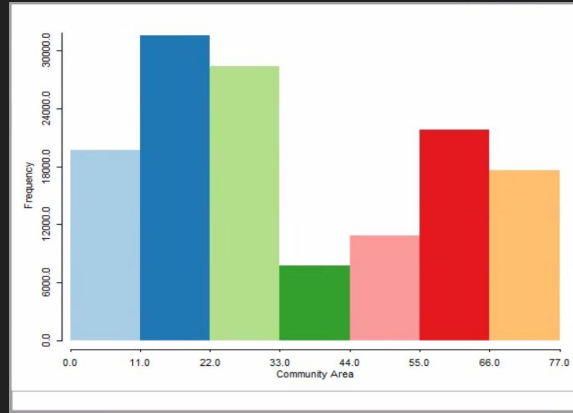

Abandoned Cars in Chicago

Introduction Data

This dataset is about Abandoned cars in Chicago.

The first map is the total of Abandoned Vehicles marked in green with a total of 137867 vehicles abandoned

The second map is the percentile of how many days has the vehicle been abandoned red being the longest time and dark blue being the shortest

The third map explores Abandoned cars in Community Areas. The graph above is the Amount of cars in the Community Areas

Bibliography

The Data is from Geo Data center and Lab Car data

The Data map was made in GeoData app