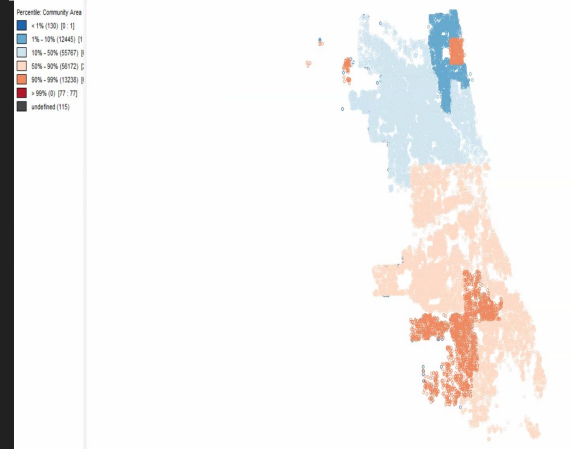

Abandoned Cars in Chicago

Introduction Data

This dataset is about Abandoned cars in Chicago.

The first map is the total of Abandoned Vehicles marked in green with a total of 137867 vehicles abandoned

The second map is the percentile of how many days has the vehicle been abandoned red being the longest time and dark blue being the shortest

The third map explores Abandoned cars in Community Areas. The graph above is the Amount of cars in the Community Areas

Bibliography

The Data is from Geo Data center and Lab Car data

The Data map was made in GeoData app